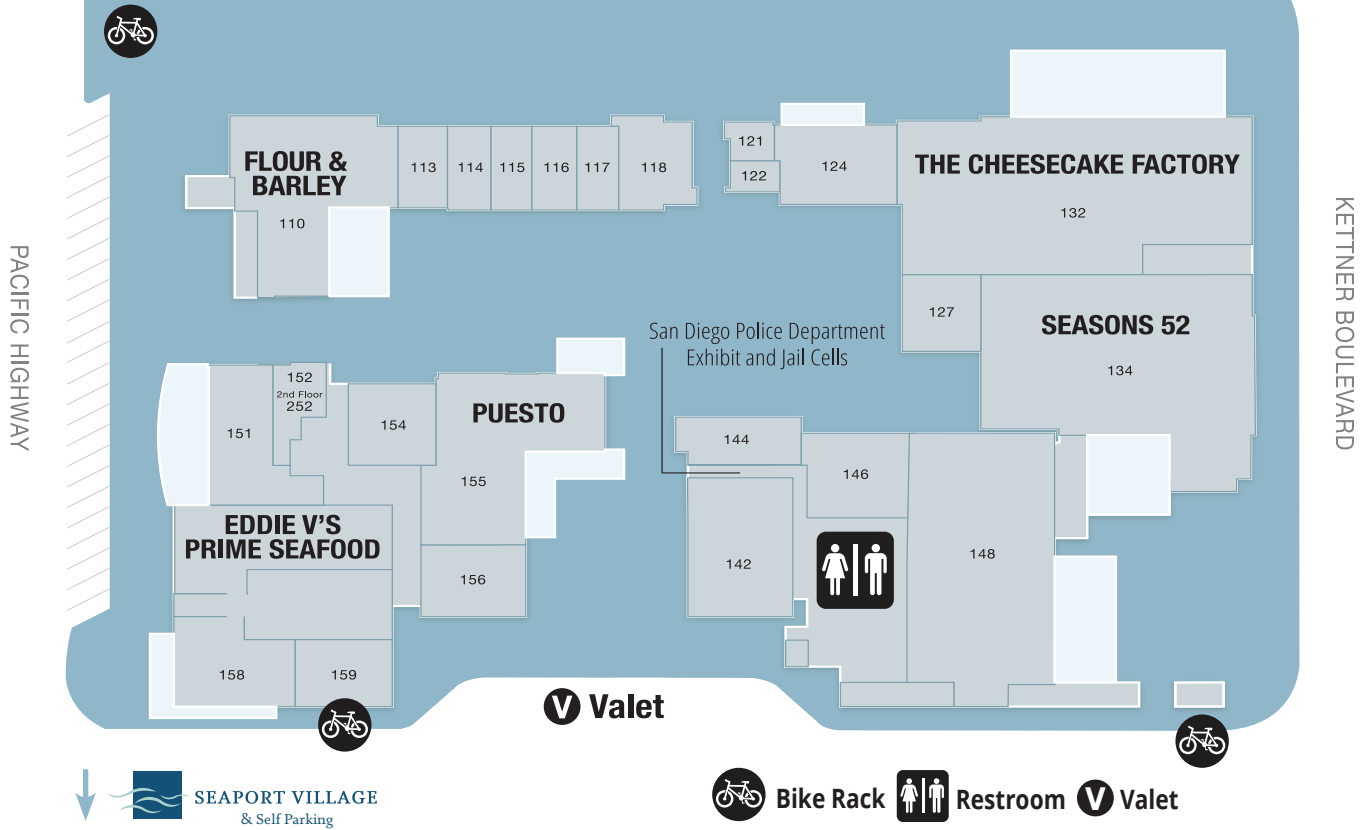

WEST HARBOR DRIVE

## SHOPPING & DINING

Name	Suite #	Phone	Name	Suite #	Phone
Aaron Chang Ocean Art Gallery	156	619.567.8088	Puesto	155	619.233.8880
Dallmann Fine Chocolates	122	619.238.0045	Seaside Paper   Home	115	619.376.2077
Eddie V's Prime Seafood	158	619.615.0281	Seasons 52	134	619.702.0052
Flour & Barley	110	619.344.2900	Starbucks	159	619.234.0681
Gelato Paradiso	117	619.238.0307	Sunglass Hut	116	619.615.0277
Geppetto's Toys	127	619.615.0005	The Cheesecake Factory	132	619.231.0036
Lolo	114	619.544.9055	Urban Beach House	118	619.615.0915
Madison	144	619.238.0040	Venissimo Cheese	113	619.358.9081